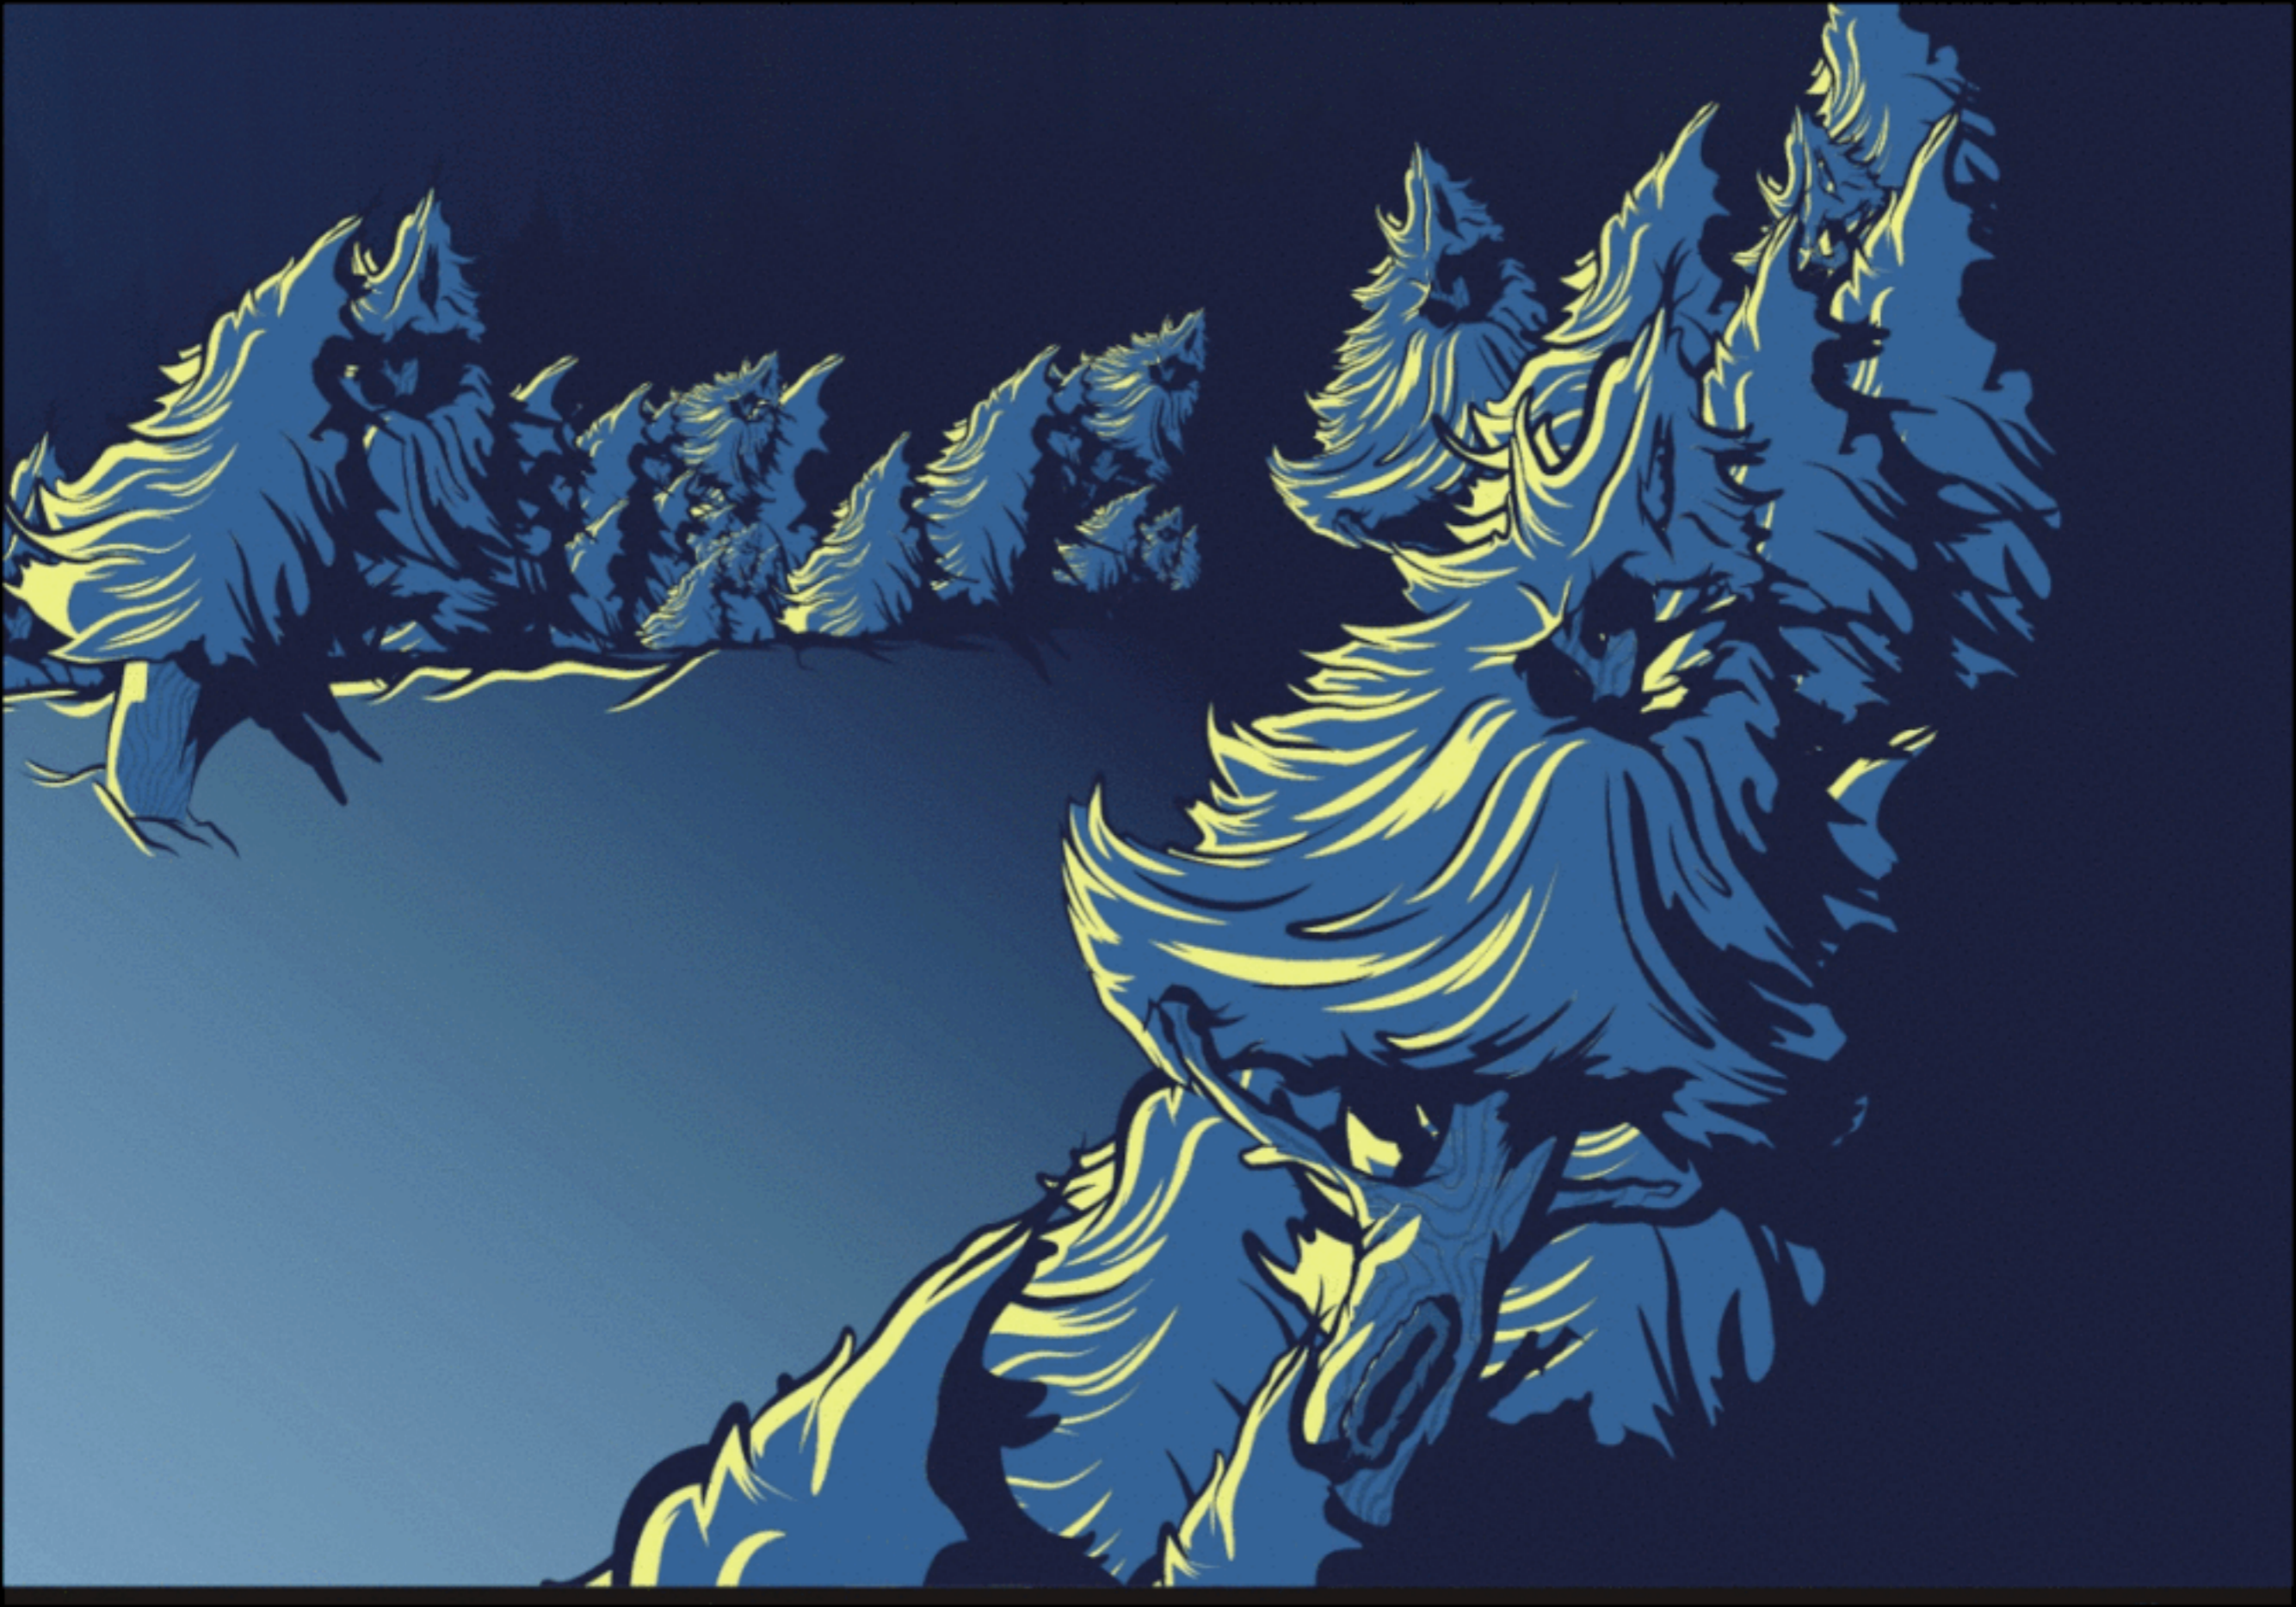

THE ALPHABET!

FROM OUTER SPACE

*A completee Illustrated alphabet book as told by 1950's sci-fi films.
Illustrated by Josh VandenAvond*

- A - The Abominable Snowman (1965)**
- B - The Blob (1965)**
- C - The Creature From The Black Lagoon (1965)**
- D - The Day The Earth Stood Still (1965)**
- E - Earth Vs. The Flying Saucers (1965)**
- F - Attack Of The Fifty Foot Woman (1965)**
- G - Godzilla (1965)**
- H - The Hideous Sun Demon (1965)**
- I - I Married A Monster From Outer Space (1965)**
- J - Journey To The Center Of The Earth (1965)**
- K - King Kong (1965)**
- L - 20000 Leagues Under The Sea (1965)**
- M - The Deadly Mantis (1965)**

- N - The Neanderthal Man (1965)**
- O - On The Beach (1965)**
- P - Attack Of The Puppet People (1965)**
- Q - The Quartermass Experiment (1965)**
- R - Red Planet Mars (1965)**
- S - Dr. Strangelove (1965)**
- T - Tarantula (1965)**
- U - Unknown World (1965)**
- V - Voodoo Island (1965)**
- W - The Wasp Woman (1965)**
- X - X The Unknown (1965)**
- Y - (1965)**
- Z - Zombies Of The Stratosphere (1965)**

THE
IRONMINNABLE
SNOWMAN

THE

BLOB

**C
CREATURE**

FROM THE BLACK

LAGOON

THE DAY THE

LEAD THE

**ON
THE
BEACH**

**ATTACK OF THE
PUPPET
PEOPLE**

A stylized graphic of Mars. The top half is a dark grey space with small white dots representing stars. Three yellow dashed lines curve from the left side towards the center. The bottom half is a red, wavy horizon line. The text 'RED PLANET MARS' is written in bold, yellow, sans-serif capital letters on the right side.